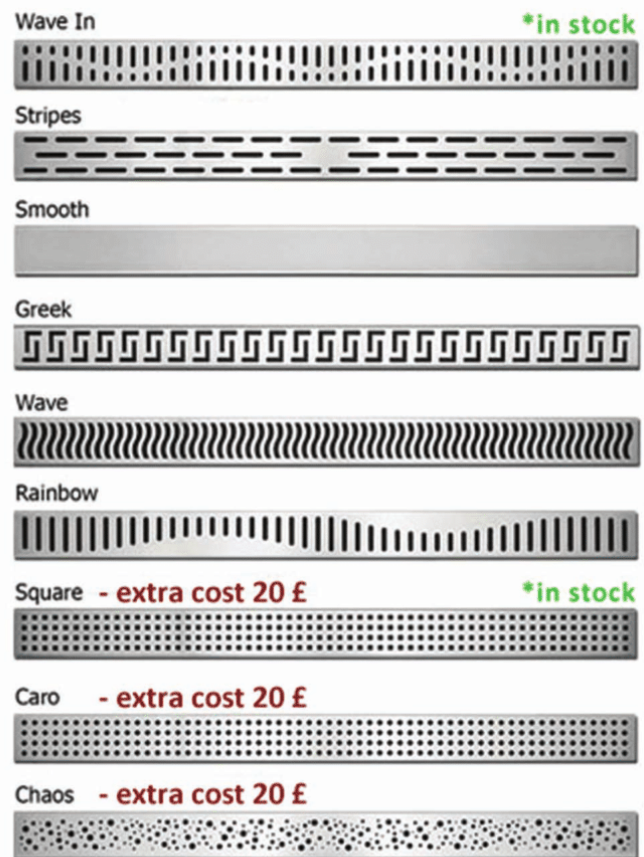

LID PATTERNS AVAILABLE:

High quality products
Shower Drains - 100 % stainless steel!