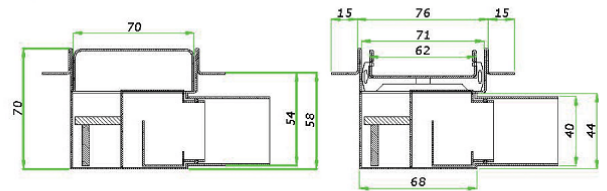

Stainless steel shower drains with grate "KS"

(stainless steel siphon fi40)

PREMIUM - SLIM RANGE SERIES

SHOWER DRAINS

THE SET INCLUDES:

- stainless steel decorative lid (grate) - 9 patterns available
- stainless steel gutter frame
- stainless steel siphon with anti-odor hydraulic guard, removable and easy to clean
- flange for connection to waterproofing
- assembly legs
- assembly instruction

ASSEMBLY ACCESSORIES:

- $\Phi 40$ to $\Phi 50$ outlet adaptor
- assembly legs

TECHNICAL CHARACTERISTICS:

- drain width with flange 106 mm
- width without flange 76 mm
- drain high up to flange 58 mm
- water outlet diameter fi 40
- 100% made from stainless steel
- warranty cover period - 5 years
- meets european quality standards
- manufactured in the European Union