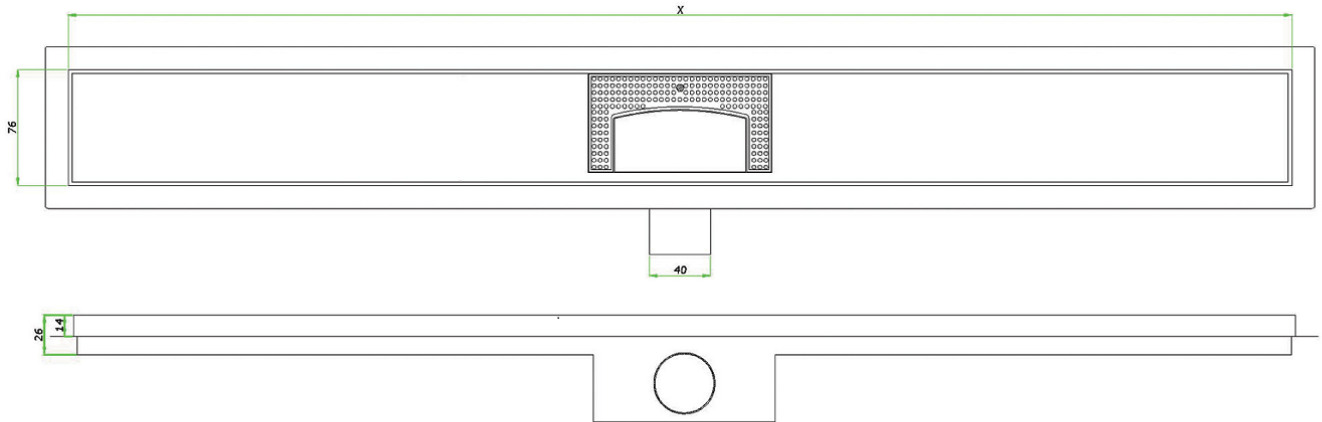

# Stainless steel shower drains with grate "KS"

(stainless steel siphon fi40)

PREMIUM - SLIM RANGE SERIES

SHOWER DRAINS

## THE SET INCLUDES:

- stainless steel decorative lid (grate) - 9 patterns available
- stainless steel gutter frame
- stainless steel siphon with anti-odor hydraulic guard, removable and easy to clean
- flange for connection to waterproofing
- assembly legs
- assembly instruction

## TECHNICAL CHARACTERISTICS:

- drain width with flange 106 mm
- width without flange 76 mm
- drain high up to flange 58 mm
- water outlet diameter fi 40
- 100% made from stainless steel
- warranty cover period - 5 years
- meets european quality standards
- manufactured in the European Union